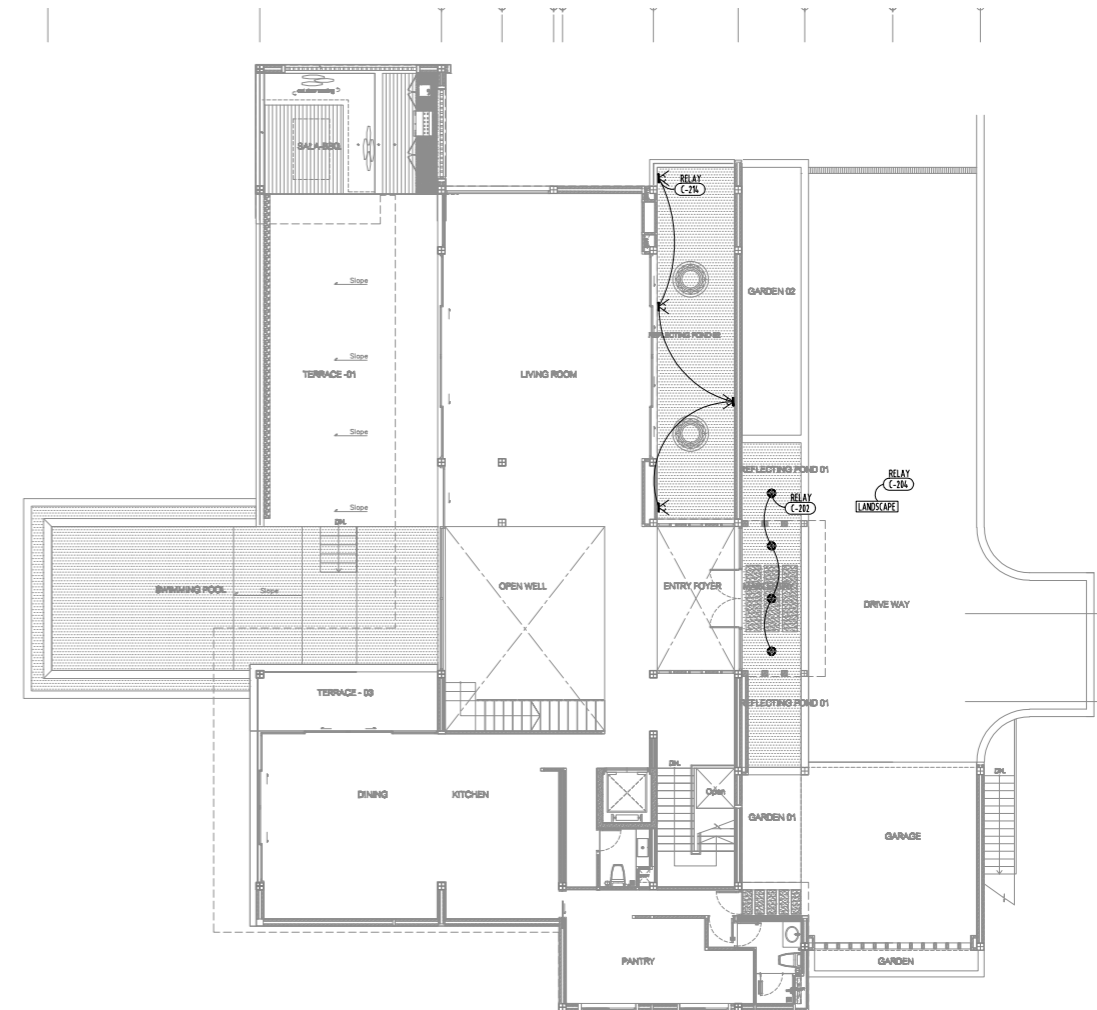

GROUND FLOOR - FLOOR PLAN