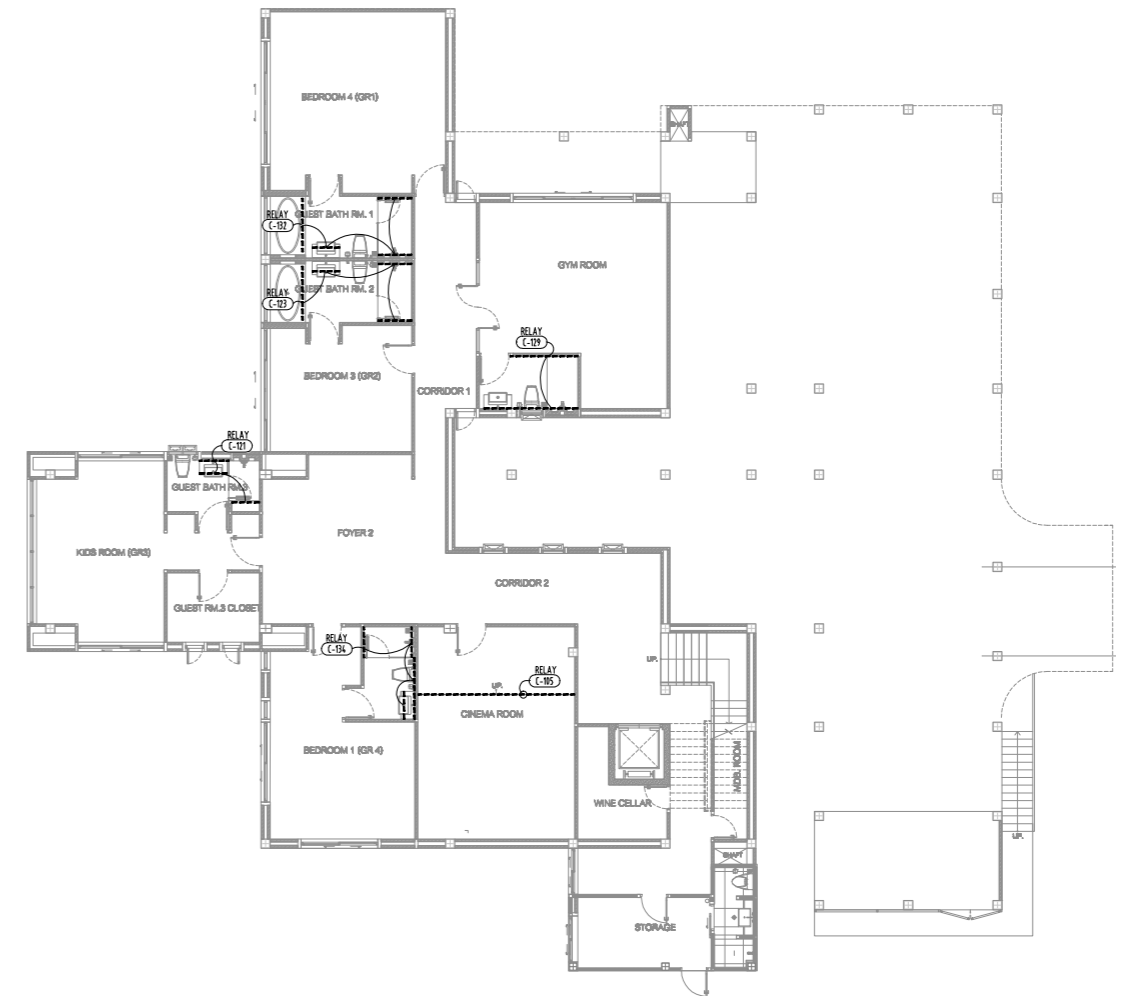

GROUND FLOOR - DESIGN & STYLE

GROUND FLOOR - FLOOR PLAN

TOP FLOOR - DESIGN & STYLE

TOP FLOOR - FLOOR PLAN

LOWER FLOOR - DESIGN & STYLE

LOWER FLOOR - FLOOR PLAN

CAPE AMARIN PRICE LIST

SILVER MOON VILLA

STYLE	CONTEMPORARY LUXURY
NUMBER OF BEDROOMS	6BR/7BA
CONSTRUCTION STATUS	100% complete
SIZE OF LAND	2,011
INDOOR (SQM)	1,148
OUTDOOR (SQM)	94 (exclude driveway and carpark)
SALE PRICE (USD)	\$4,500,000