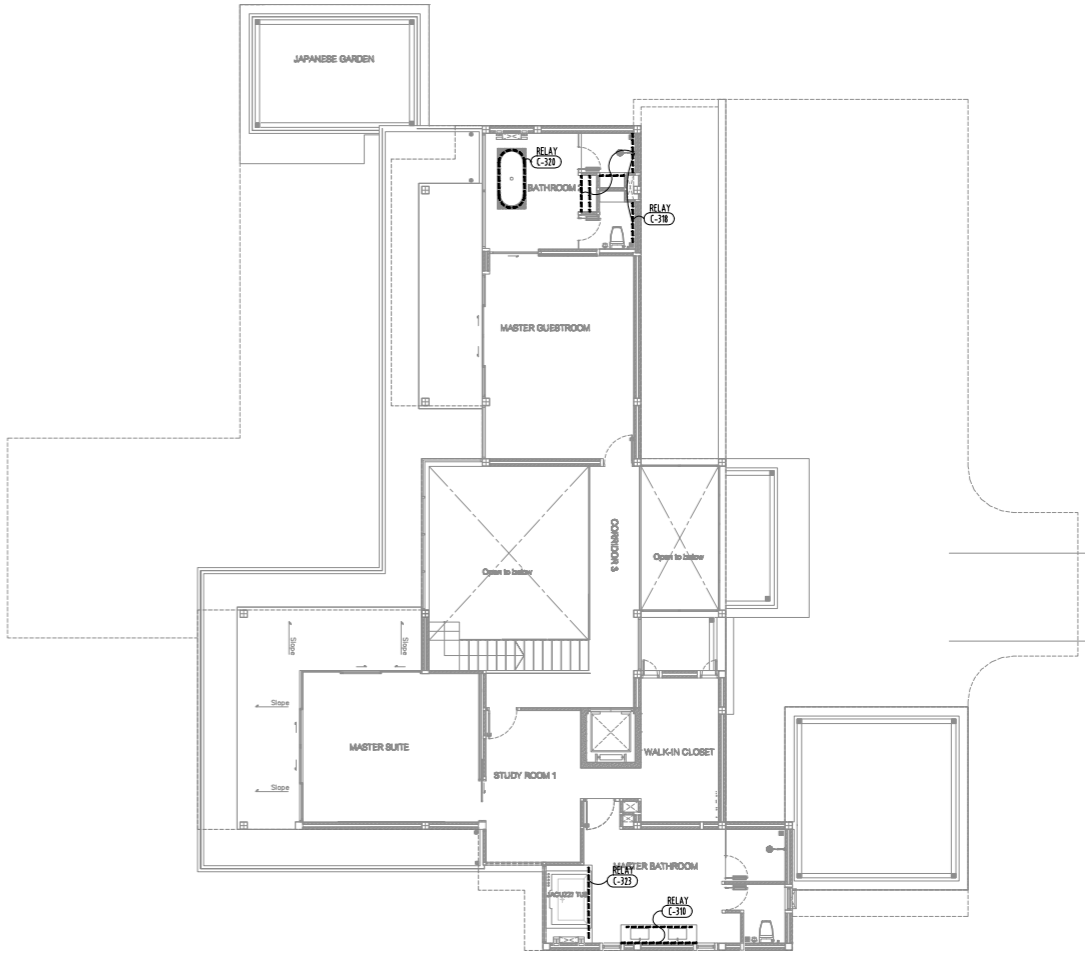

-  Outdoor swimming pool
-  Double kitchen
-  Cinema room (seats 12)
-  Gym room
-  Elevator to all 3 floors
-  Wine cellar
-  Laundry drop
-  Waterfall fountain
-  Exterior outside area
-  Car port for two cars and external parking for four cars

GROUND FLOOR - DESIGN & STYLE

GROUND FLOOR - FLOOR PLAN

TOP FLOOR - DESIGN & STYLE

TOP FLOOR - FLOOR PLAN

LOWER FLOOR - DESIGN & STYLE

LOWER FLOOR - FLOOR PLAN

CAPE AMARIN PRICE LIST

SILVER MOON VILLA

STYLE	CONTEMPORARY LUXURY
NUMBER OF BEDROOMS	6BR/7BA
CONSTRUCTION STATUS	100% complete
SIZE OF LAND	2,011
INDOOR (SQM)	1,148
OUTDOOR (SQM)	94 (exclude driveway and carpark)
SALE PRICE (USD)	\$4,500,000